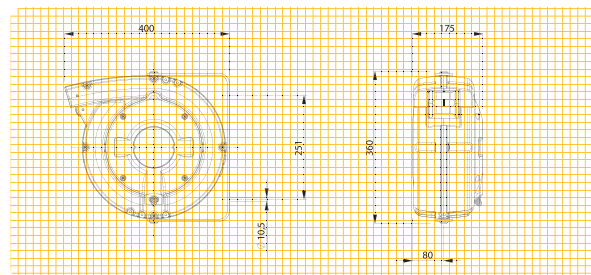

DIMENSIONS

OPTIONAL

ART. 949/PR Optional device to fasten the pivoting bracket.
/ Dispositif optional pour rendre fixe le support de fixation.
/ Feststellvorrichtung, als optional lieferbar, um die Befestigungsbügel zu fixieren. / Dispositivo opcional para mantener fija la abrazadera de fijación.

ART. 953 Roller-cable guide, necessary for ceiling applications. / Dispositif guide-cable à rouleaux, indispensable pour installations au plafond. / Rollenmundstück, nötig für Deckenmontage. / Boca guidacables con rodillos, indispensable para instalacion en suelos.

SERIE 813 HOSE REEL